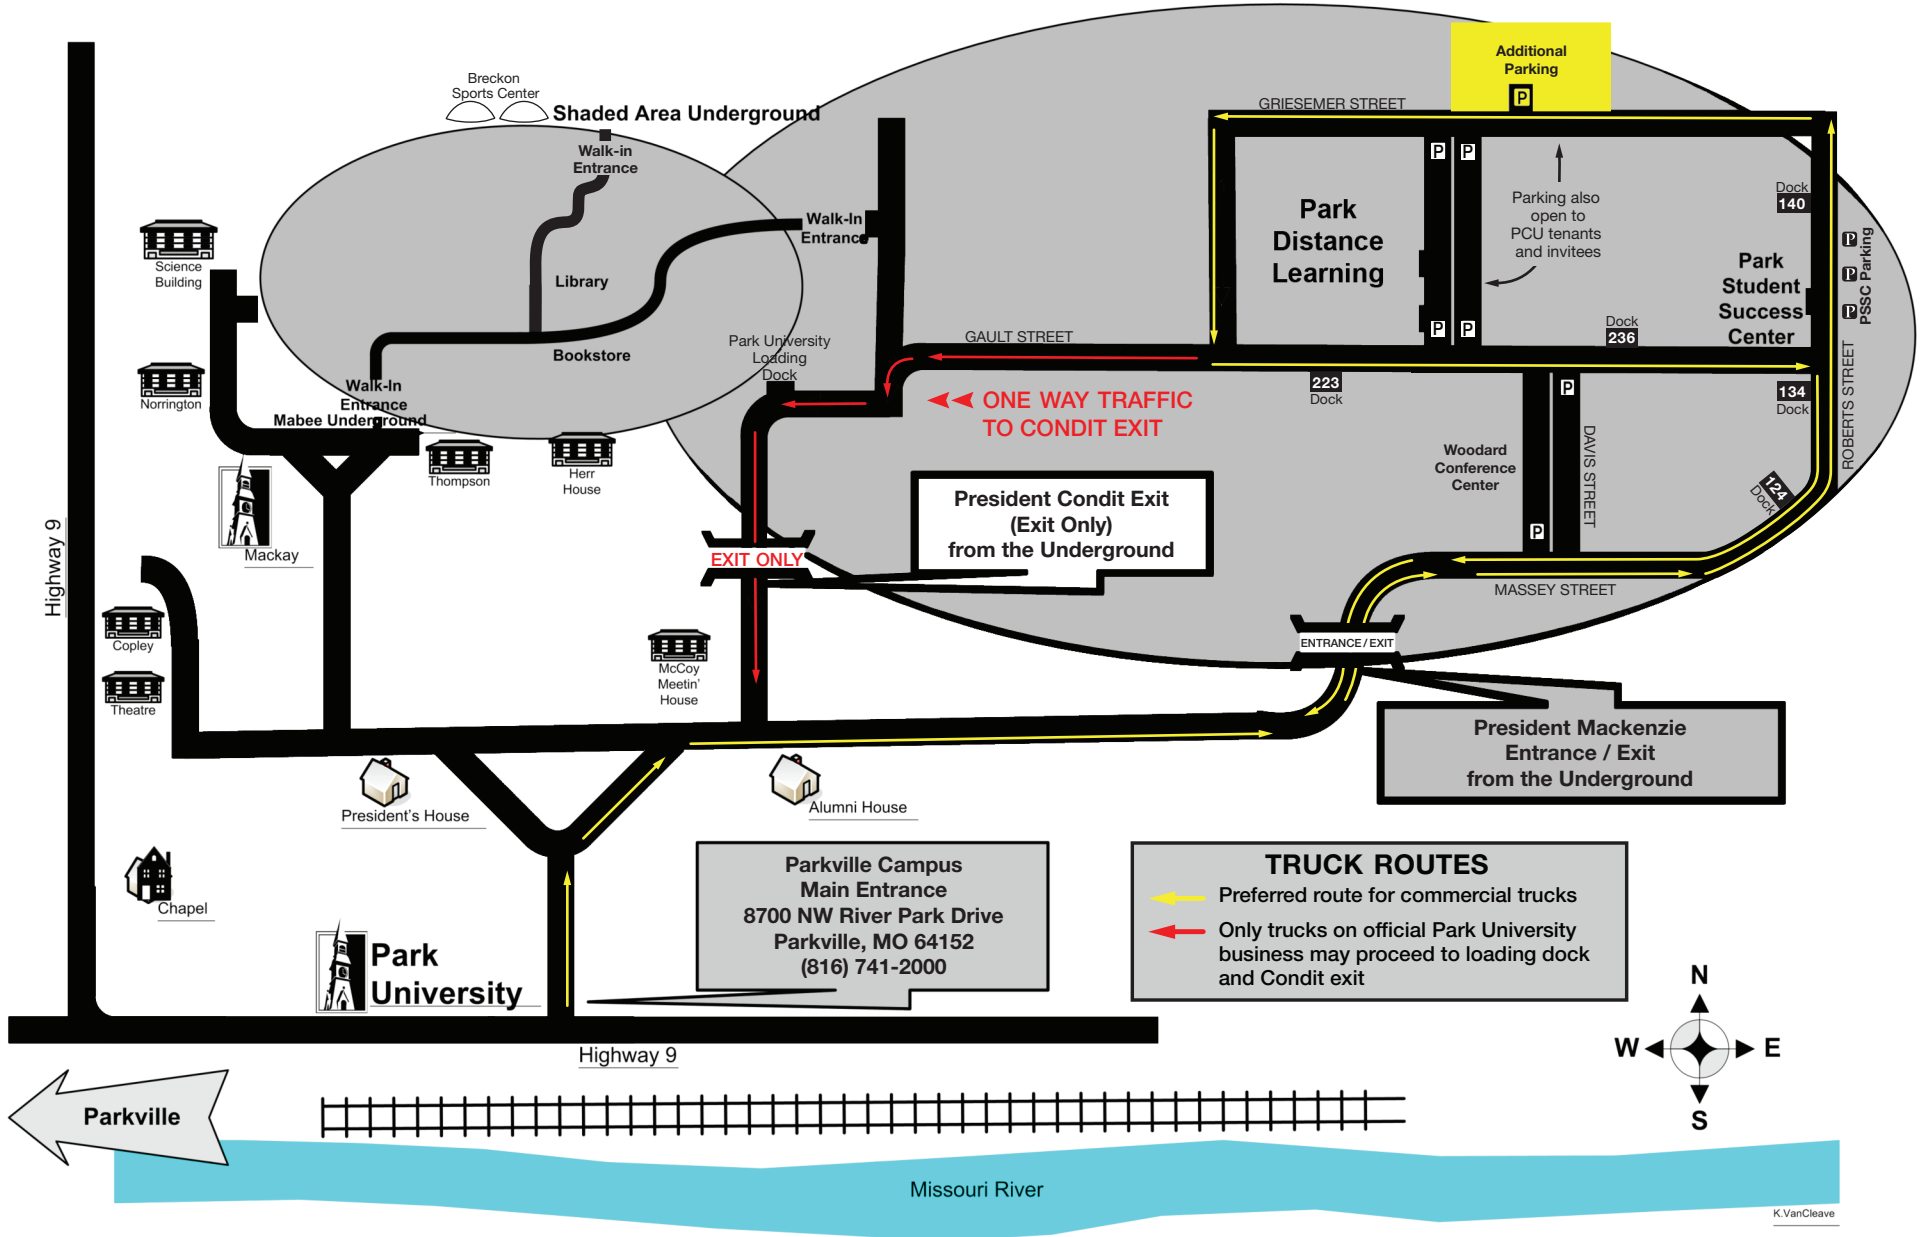

# PARK UNIVERSITY<sup>SM</sup>

## UNDERGROUND

### TENANT LOCATION (by Pillar Number)

Back Yard Bash - 231B	Park Distance Learning - 222	Pure Distributing, LLC - 223B
DR Solution Group, LLC - 126	Park Hill MO School Dist. - 116	ROSnet - 239B
5 Star Vending Services, LLC - 243	Park U. General Counsel - 223	Snacks on Racks, Inc. - 239
JK Wines, LLC - 233B	Park University P.S.S.C. - 136	Wattmaster Controls, Inc. - 104
Nell Hill's Corporation - 329	Parkville Com. Undgnd. - 223	WHMC-KC - 219B

**Parkville Campus  
Main Entrance**  
8700 NW River Park Drive  
Parkville, MO 64152  
(816) 741-2000

**TRUCK ROUTES**

- Preferred route for commercial trucks
- Only trucks on official Park University business may proceed to loading dock and Condit exit